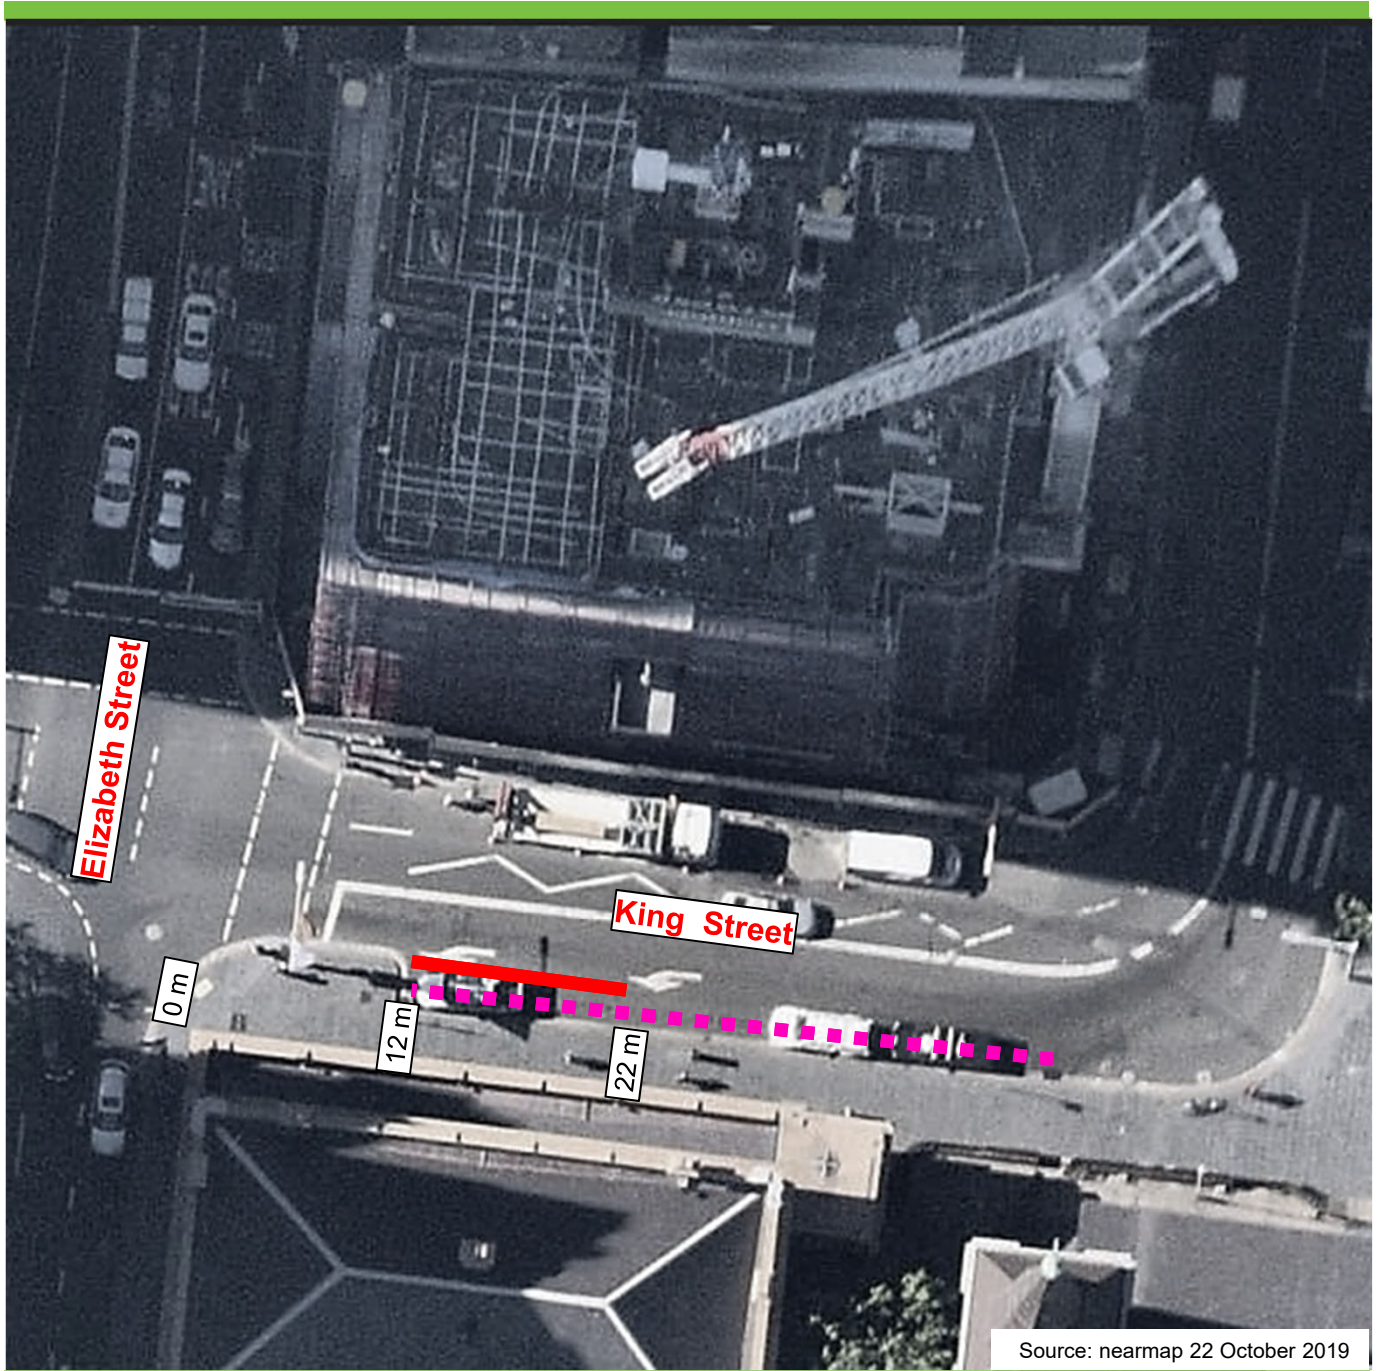

King Street, Sydney Proposed Works Zone

Existing

Proposed

	<p>Loading Zone Ticket 6am-6pm Mon-Fri 6am-10am Sat</p> <p>4P Ticket 6pm-Midnight Mon-Fri 10am-10pm Sat 8am-10pm Sun & Public Holidays</p>
---	--

	<p>Works Zone 7am-7pm Mon-Fri 7am-5pm Sat</p> <p>4P Ticket 7pm-Midnight Mon-Fri 5pm-10pm Sat 8am-10pm Sun & Public Holidays</p>
---	---